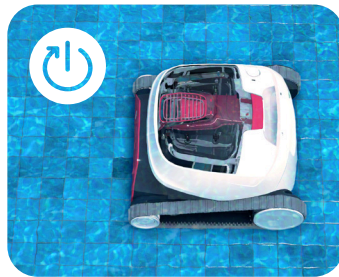

Discover the Dolphin LIBERTY 400 with its new cordless design for unmatched agility, and inductive charging. The LIBERTY 400 "Eco Mode" will keep your pool clean all week long with short and efficient cleaning cycles. While the "Cycle Selector" will let you choose between floor-only or floor and walls cleaning, you can use the Click-Up™ for super-easy removal from the pool.

The LIBERTY 400 also includes the MyDolphin™ Plus app for easy control and cleaning programs setup.

Using powerful, intensive scrubbing action and a superior filtration system, you can get the same reliability and service you get with other Dolphin products - now cordless!

The Dolphin LIBERTY Difference

Inductive Charging

Magnetic Connect for super easy snap-in-place and walk-away charging

Eco Mode

Keeps your pool clean with 3X30-minute cycles a week
*floor only

Click-Up™

Using the Clicker sensor, the Dolphin will climb up to you, for easy removal from the pool

MyDolphin™ Plus app

Setting customised cleaning programs is now easier using your mobile device

LIBERTY 400 Specifications

Ideal Pool Size	Ideal for pools up to 10x5 metres	Warranty	3 years
Cleaning Coverage	Floor, walls and waterline	Advanced Features	<p>Eco Mode: Keeps your pool clean with 3X30-minute cycles a week (floor only)</p> <p>MyDolphin™ Plus app: Set customized cleaning programs</p> <p>Cycle Selector: Choose between floor only or floor, walls and waterline cleaning</p> <p>End of cycle pick-up: After cleaning, the Dolphin will climb up for a few seconds for easy removal</p> <p>Click-Up™: Shake the Clicker and the Dolphin will climb its nearest wall for easy removal</p>
Brushing	Powerful active scrubbing, for unmatched cleaning		
Cleaning Cycle Time	1.5 hours		
Filtration	Interchangeable filter options to tackle every level of dirt, dust and debris		
Battery	Lithium-ion 5,000mAh		
Robot Weight	8.1 kg		