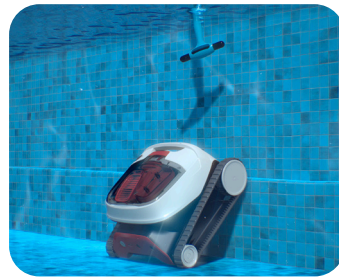

Discover the Dolphin LIBERTY 400 with its new cordless design for unmatched agility, and inductive charging. The LIBERTY 400 "Eco Mode" will keep your pool clean all week long with short and efficient cleaning cycles. While the "Cycle Selector" will let you choose between floor-only or floor and walls cleaning, you can use the Click-Up™ for super-easy removal from the pool.

The LIBERTY 400 also includes the MyDolphin™ Plus app for easy control and cleaning programs setup.

Using powerful, intensive scrubbing action and a superior filtration system, you can get the same reliability and service you get with other Dolphin products - now cordless!

The Dolphin LIBERTY Difference

Inductive Charging

Magnetic Connect for super easy snap-in-place and walk-away charging

Eco Mode

Keeps your pool clean with 3X30-minute cycles a week
*floor only

Click-Up™

Using the Clicker sensor, the Dolphin will climb up to you, for easy removal from the pool

MyDolphin™ Plus app

Setting customised cleaning programs is now easier using your mobile device

LIBERTY 400 Specifications

Ideal Pool Size	Ideal for pools up to 10x5 metres	Warranty	3 years
Cleaning Coverage	Floor, walls and waterline	Advanced Features	<p>Eco Mode: Keeps your pool clean with 3X30-minute cycles a week (floor only)</p> <p>MyDolphin™ Plus app: Set customized cleaning programs</p> <p>Cycle Selector: Choose between floor only or floor, walls and waterline cleaning</p> <p>End of cycle pick-up: After cleaning, the Dolphin will climb up for a few seconds for easy removal</p> <p>Click-Up™: Shake the Clicker and the Dolphin will climb its nearest wall for easy removal</p>
Brushing	Powerful active scrubbing, for unmatched cleaning		
Cleaning Cycle Time	1.5 hours		
Filtration	Interchangeable filter options to tackle every level of dirt, dust and debris		
Battery	Lithium-ion 5,000mAh		
Robot Weight	8.1 kg		